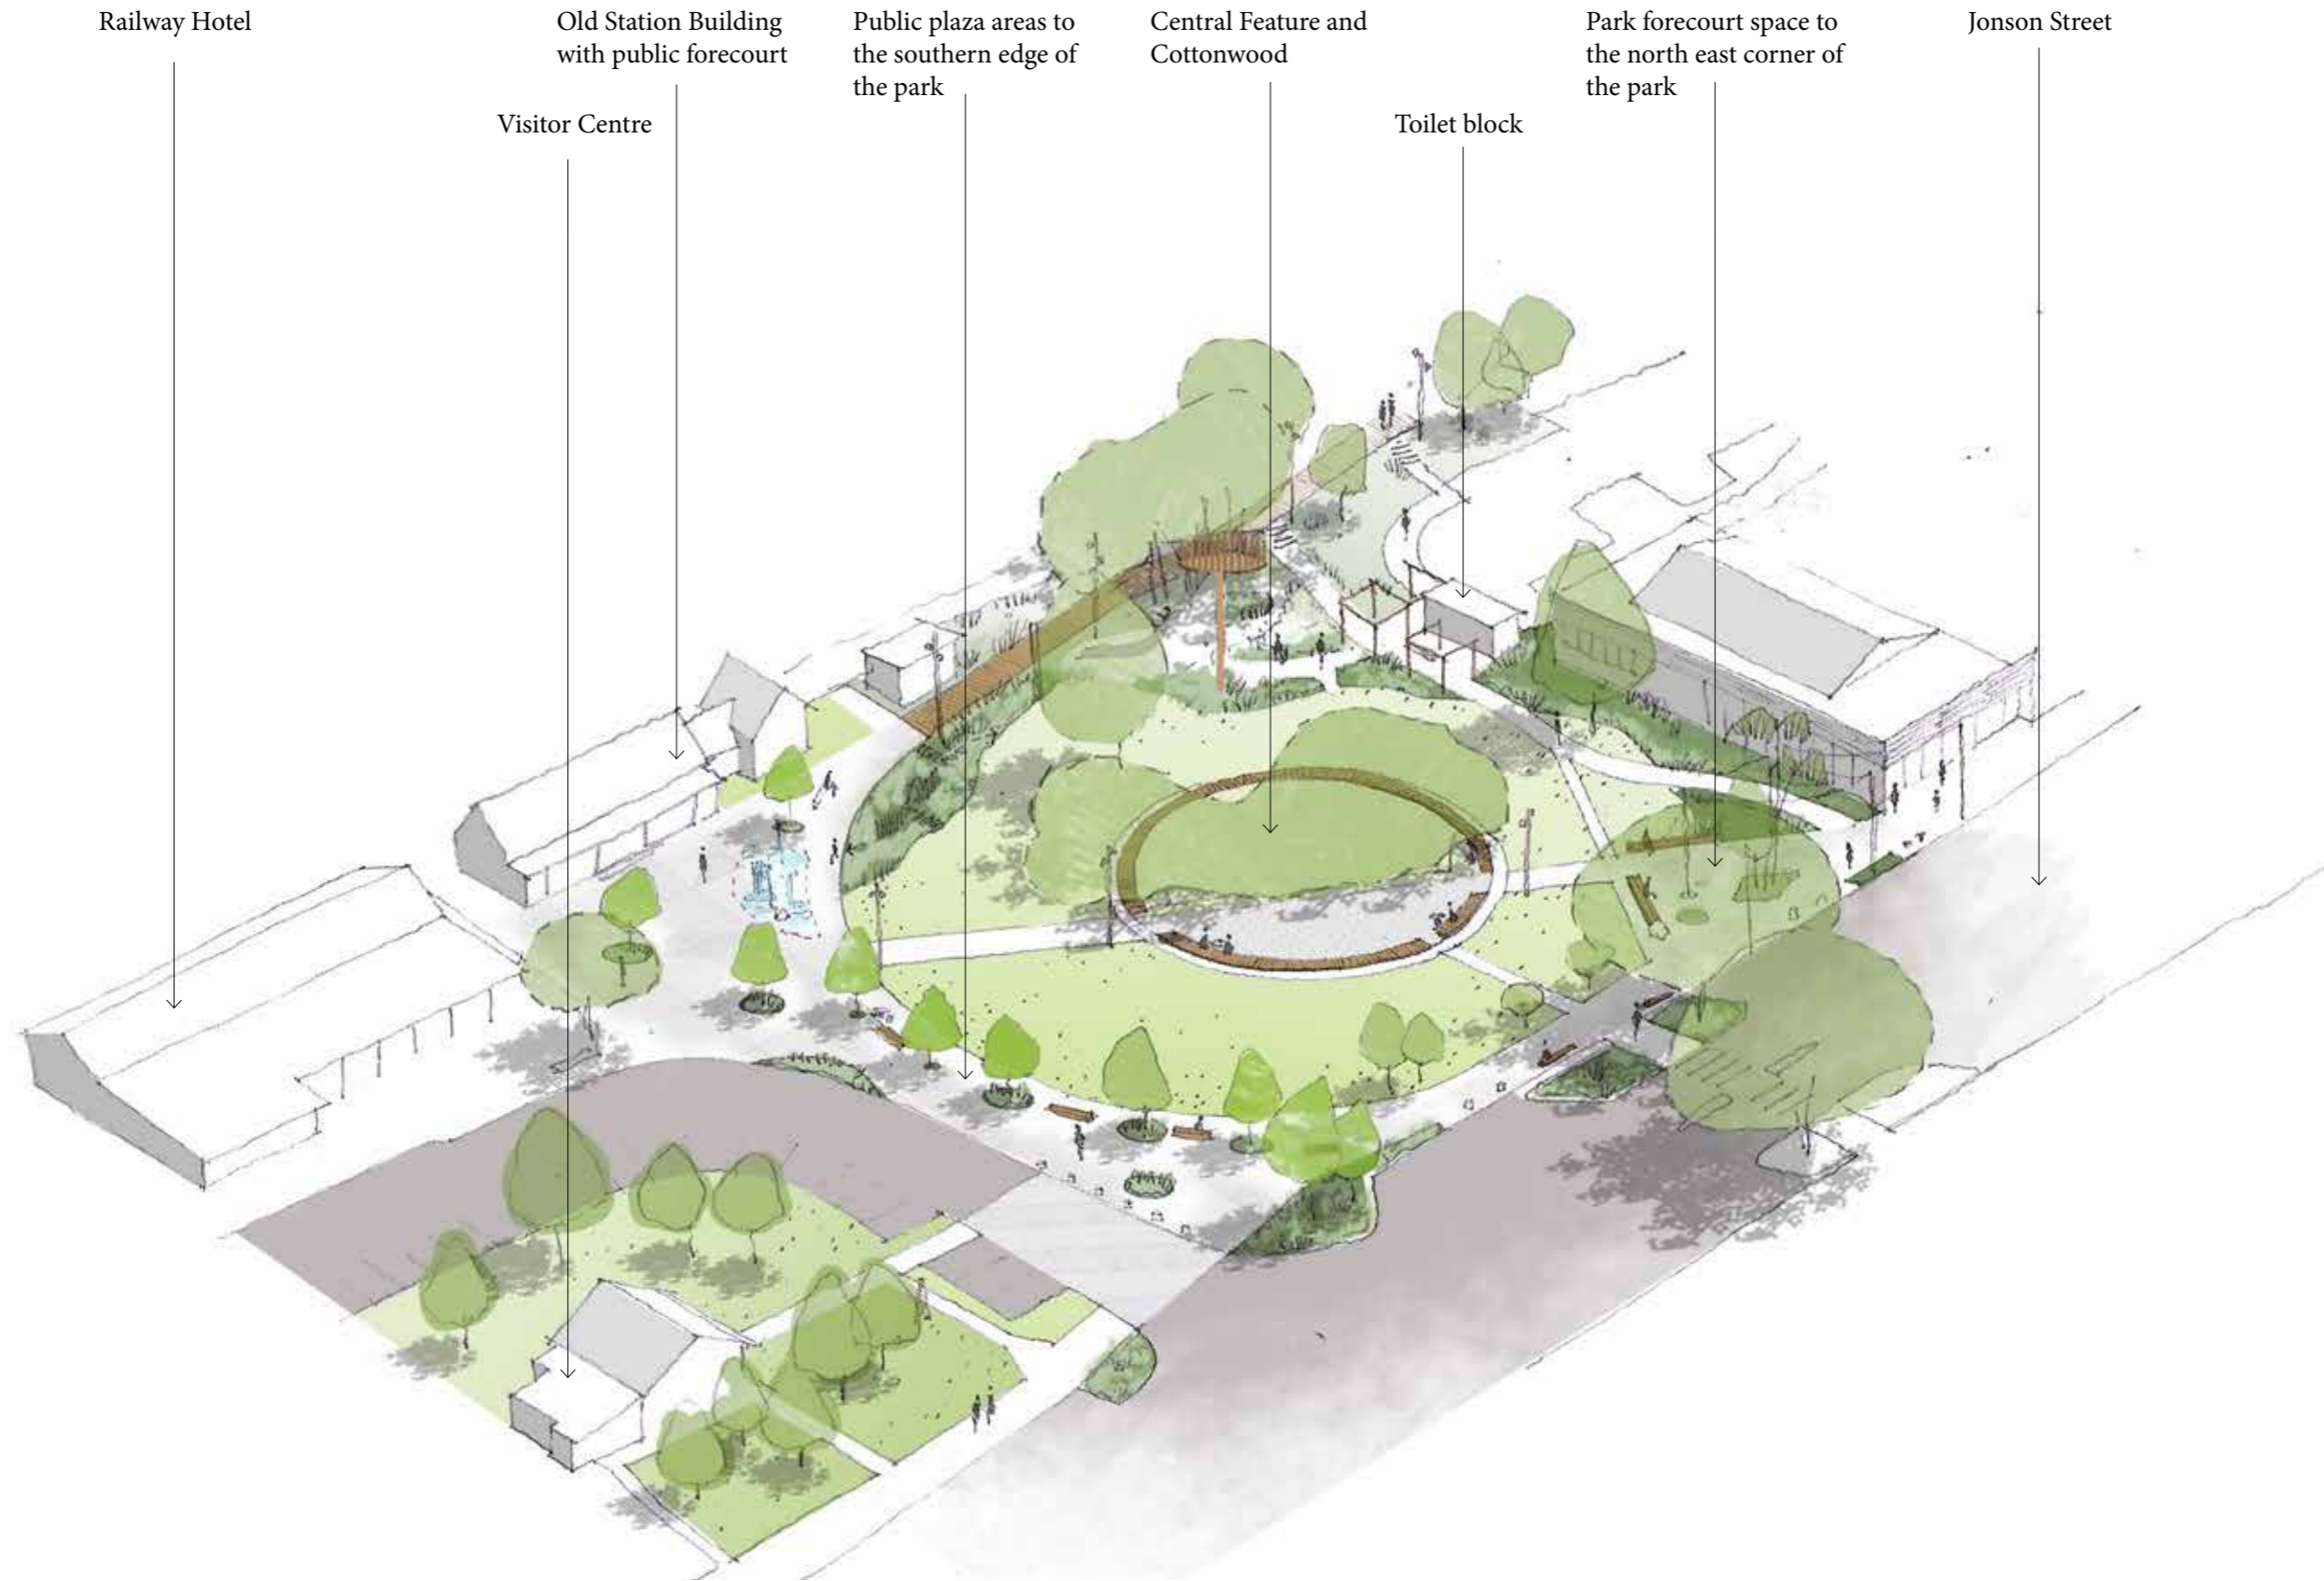

Example play tower

A play circuit

Elements ramping over trunks

Shaded hardstand areas

NOTES

1. Existing figs on Jonson Street provide a feature to the street and the park- a town centre entry moment
2. A pocket park on the street- activating the street as well as the park- welcoming people into the park
3. Seats and tables in a garden setting improving the amenity of the northern edge of the park
4. Existing park toilet block relocated to the northern west entry area of the park. Ensures toilet is close to play area users and improves the visual and physical flow into the park from the south- see page 22 for alternative location
5. Paths connecting to critical east-west links through town
6. Shared zone / path through Lawson Street South car park
7. Central feature area- existing trees and nature play (night lighting)
8. Central built feature providing play and gathering opportunities
9. Linking path through the centre of the park
10. Plaza space as a forecourt to the 'social enterprise' building
11. A flexible hardstand plaza space running the full length of the southern edge of the park. Reduces car parking and provides space for movement, gathering, impromptu performance, temporary events
12. Permeable paving area to a high use area of the park- promotes gathering while maintaining tree health
13. Car park entry narrowed and turned into a shared zone to improve pedestrian amenity
14. New seating areas improve park amenity. Seating areas and the associated southern edge of the park, combined with topography, create an informal amphitheatre space within the park
15. New planting areas provide amenity to street and footpath
16. Eastern edge of park opened up to extend the park to the kerb
17. Public telephones reduced (2 removed)
18. Existing Rotunda (Byron Environment Centre)- consultation required regarding potential relocation within the park

DRAFT

PLUMMER & SMITH

4 Design

Indicative Perspectives

BIRDS EYE VIEW- looking across the park from the south east