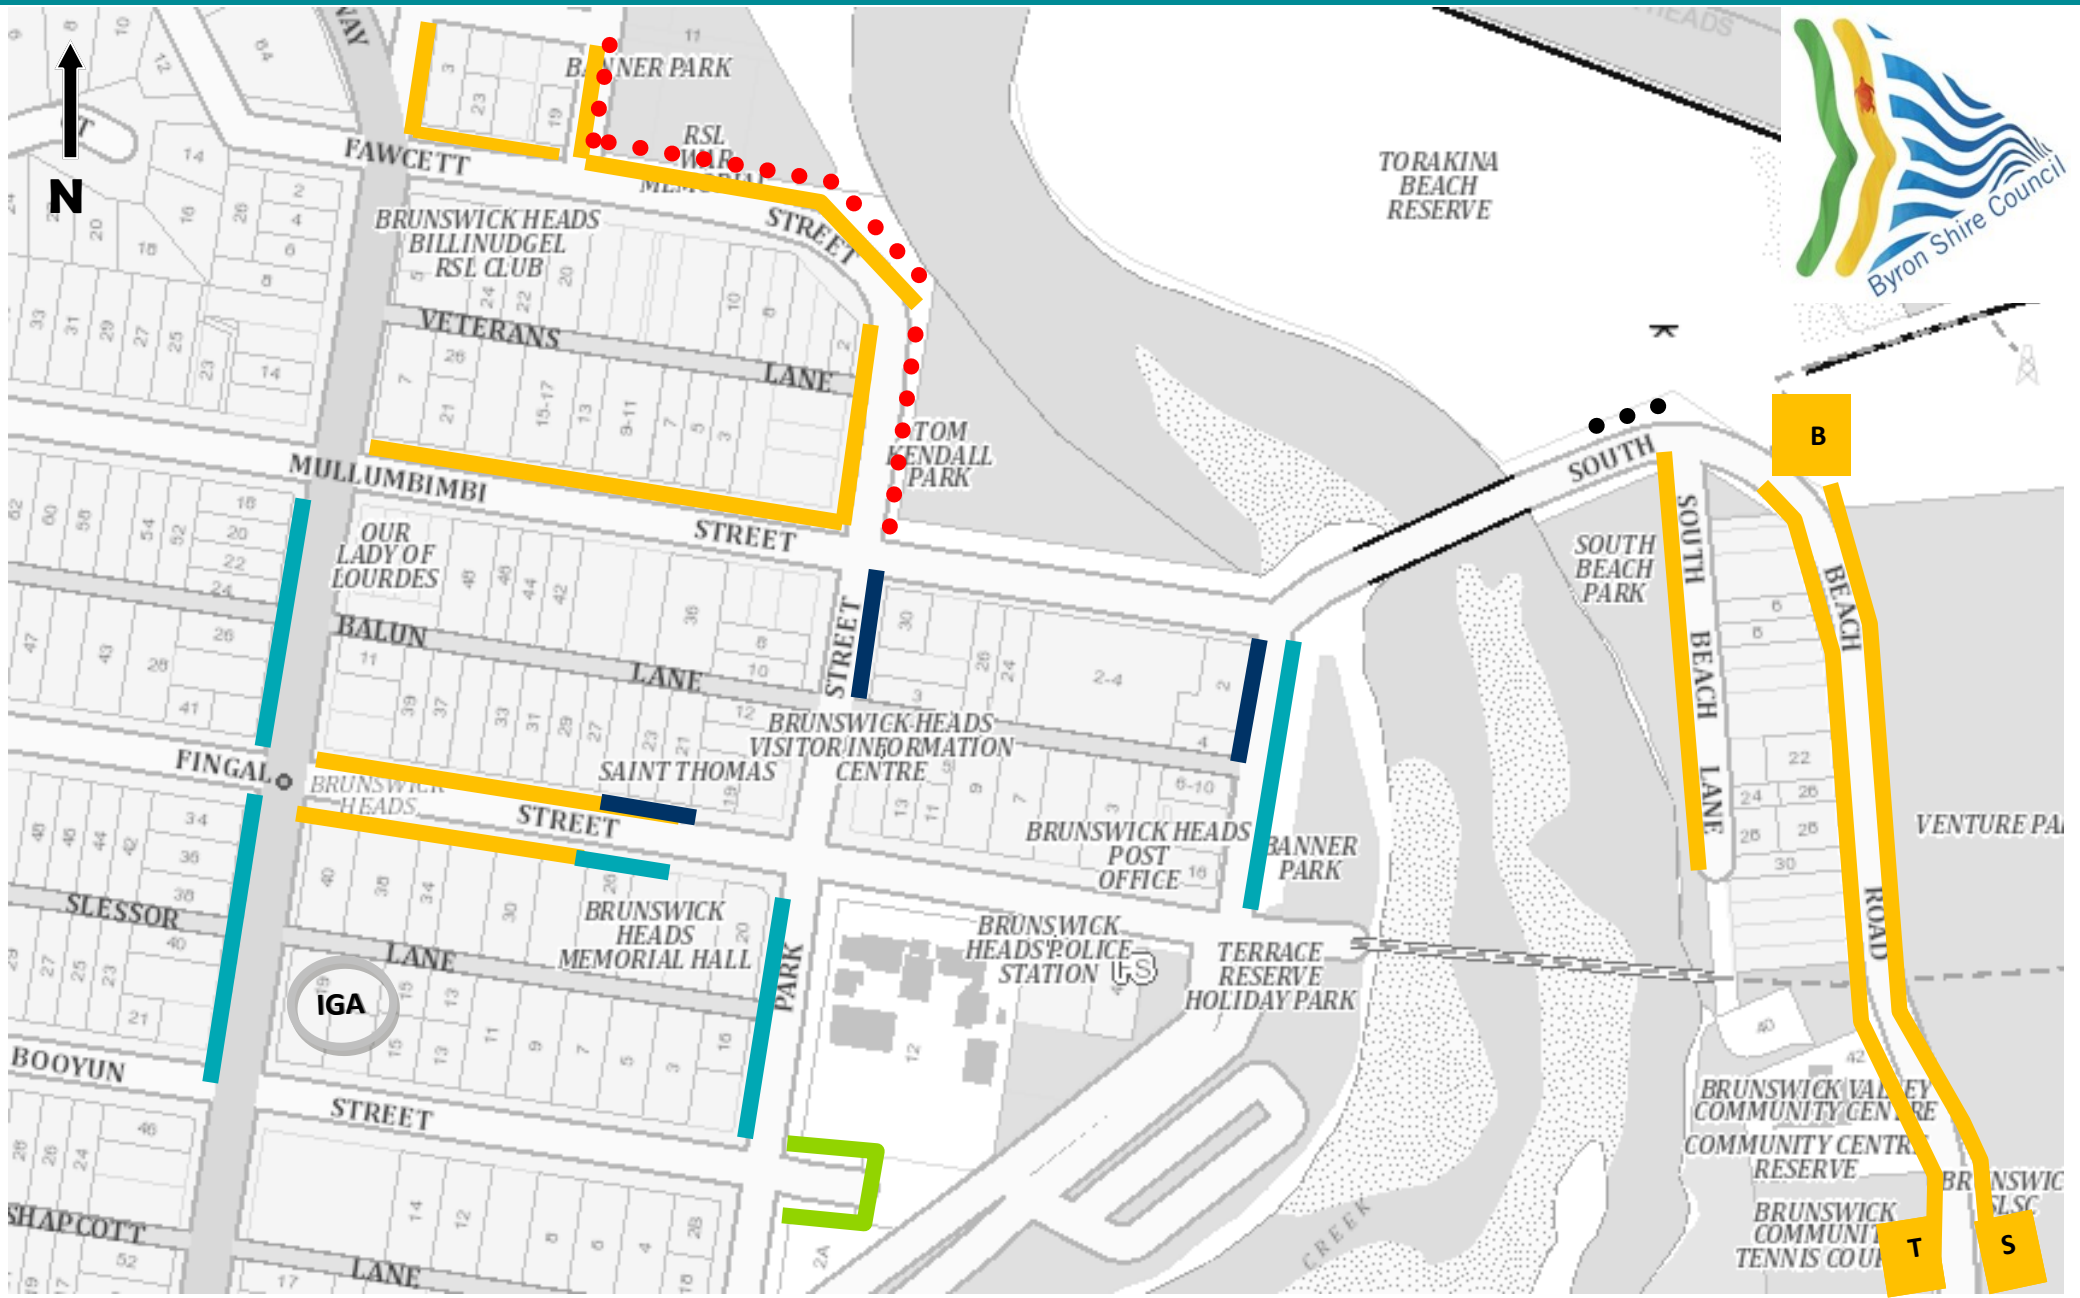

# Brunswick Heads — New Parking Limits, 9am-5pm

<b>Legend:</b>	All Day — <span style="color: lightgreen;">█</span>	4P— <span style="color: yellow;">█</span>	2P— <span style="color: teal;">█</span>	1P— <span style="color: darkblue;">█</span>	No Stopping 1-6 am <span style="color: red;">●●●●</span>	15 min Drop Off Zone <span style="color: black;">●●●●</span>
	B—Torakina beach car park 4P	S—Surf club car park 4P	T—Tennis court car park 4P			