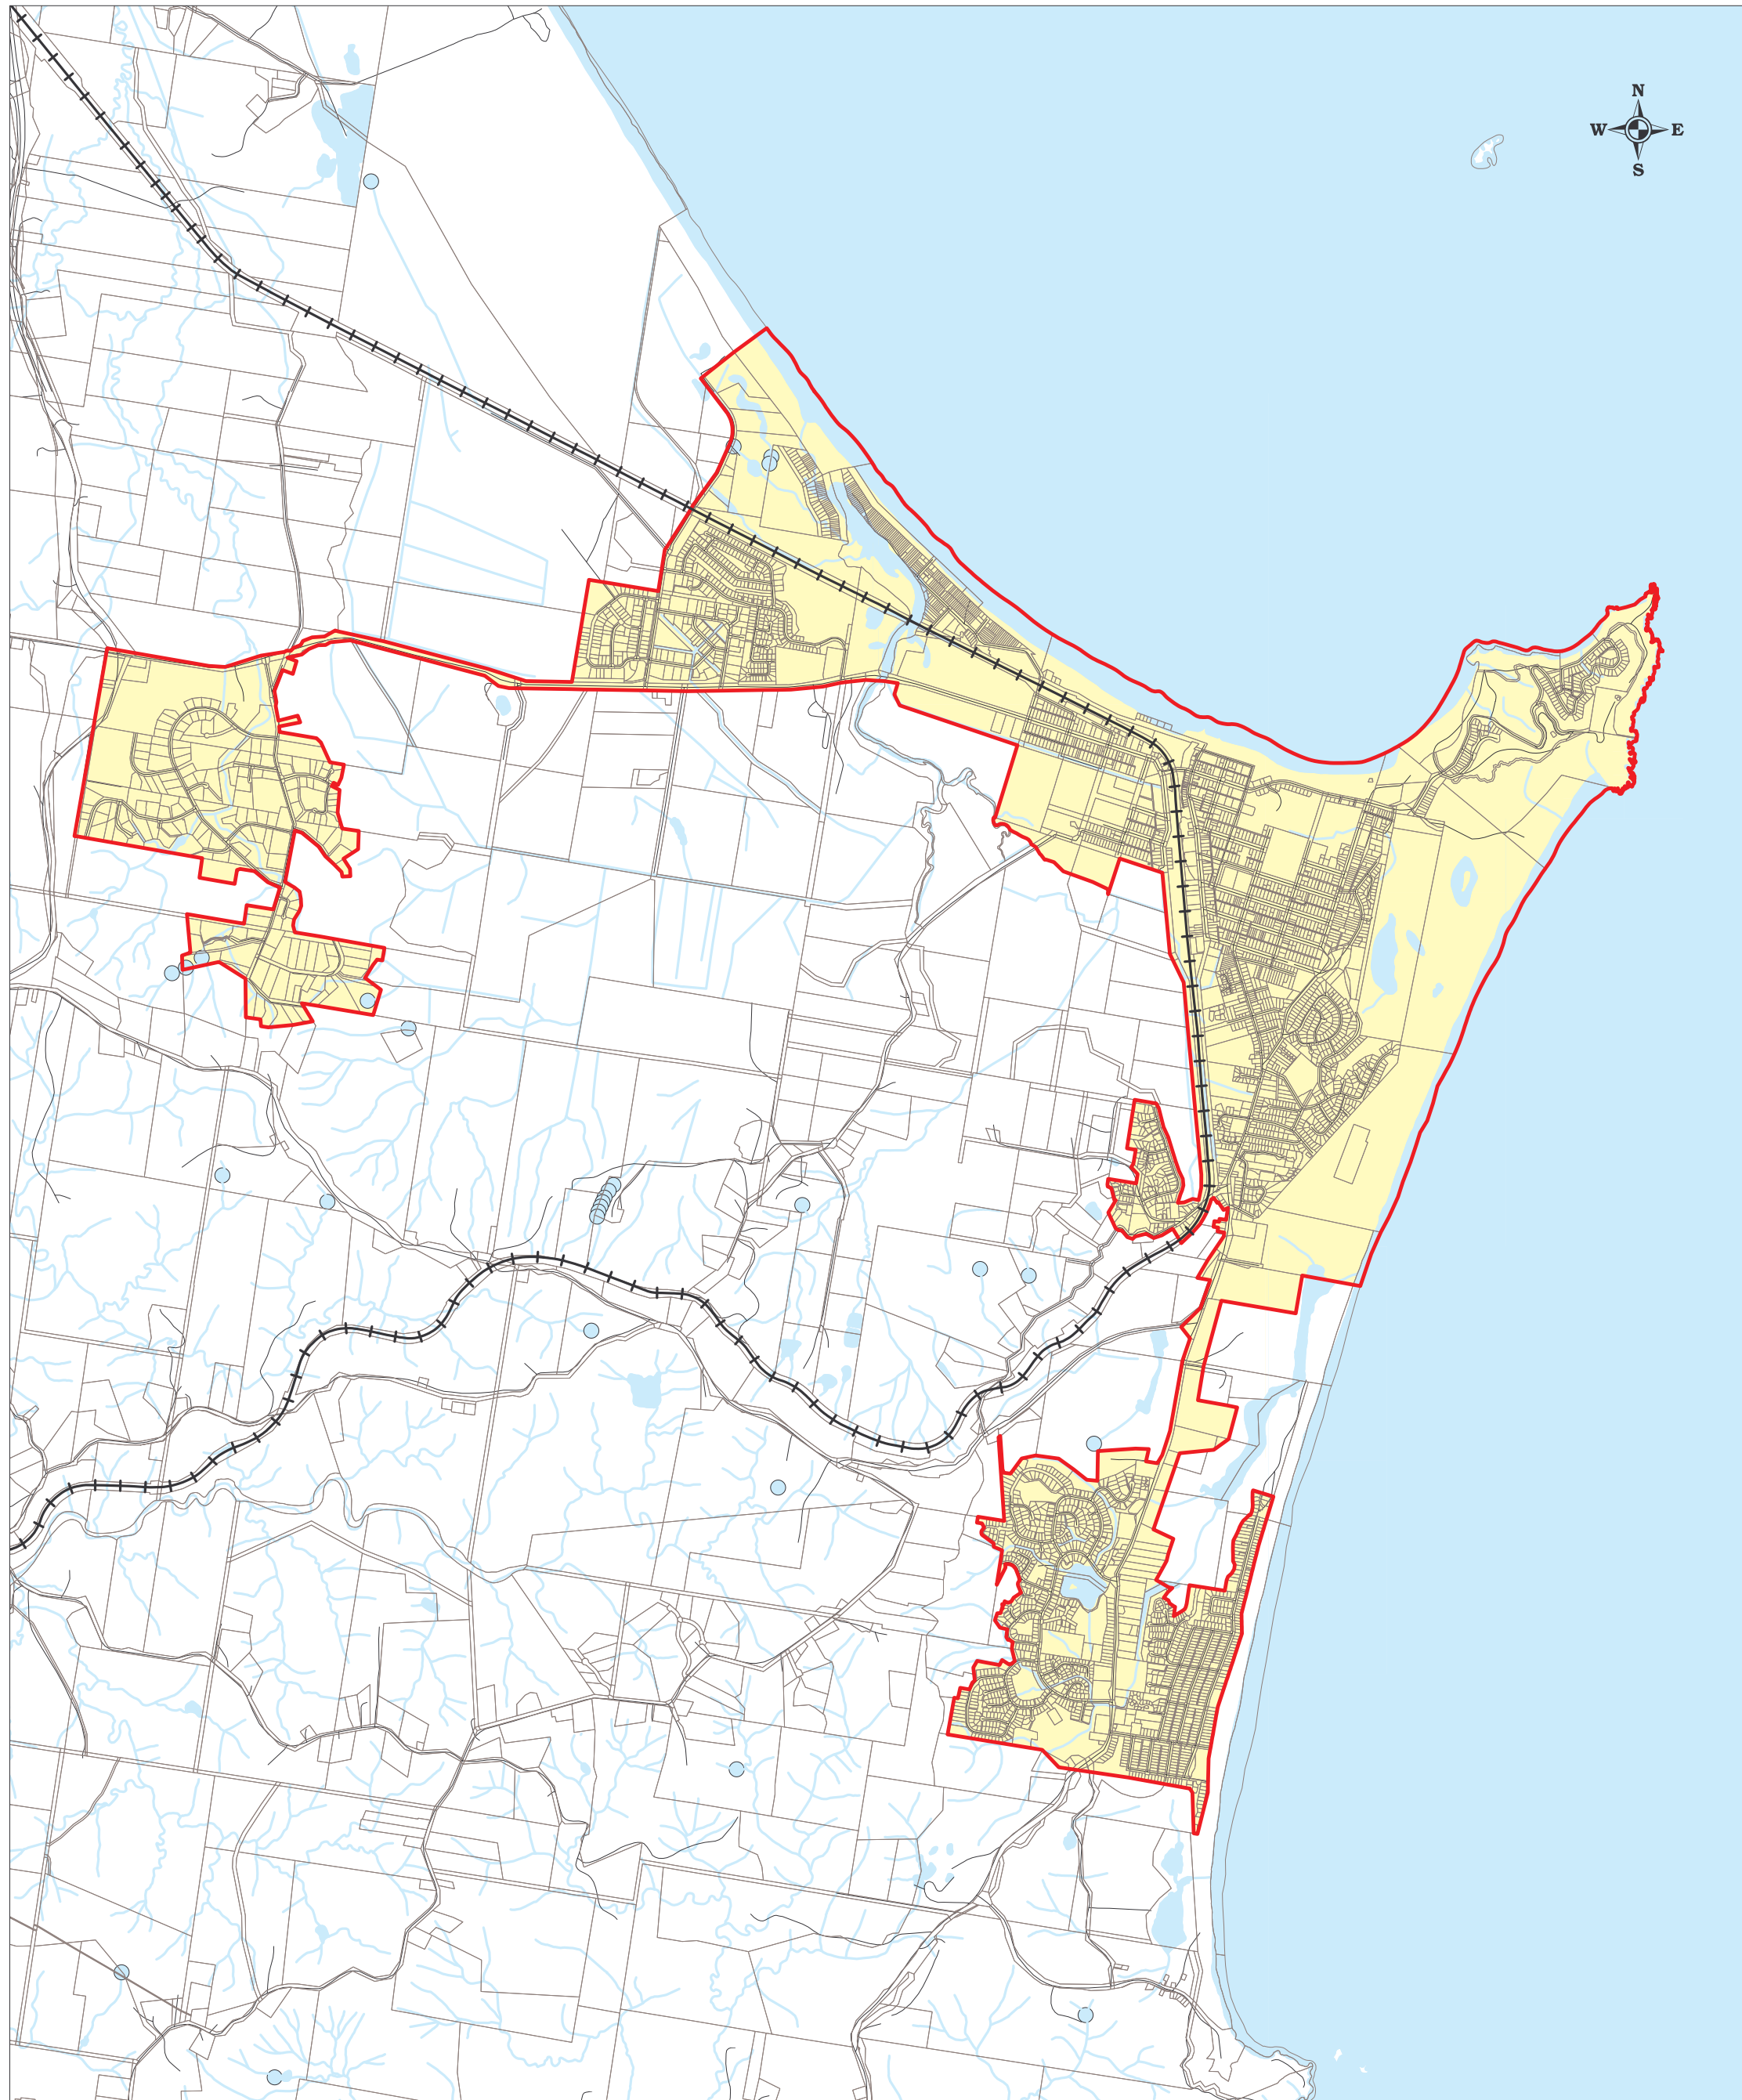

**NEW SOUTH WALES FIRE BRIGADES
BYRON BAY FIRE DISTRICT**

LEGEND

-  Fire District Boundary
-  Cadastral Land Parcel

MAP NUMBER 243/05/1

Agreement was reached. This boundary was gazetted on 26th August 2005 and will replace the previous boundary gazetted in 1986

DISCLAIMER

The information provided in this map has been provided in good faith. Whilst every effort has been made to ensure the accuracy and completeness of the information, the data providers take no responsibility for errors or omissions, nor any loss