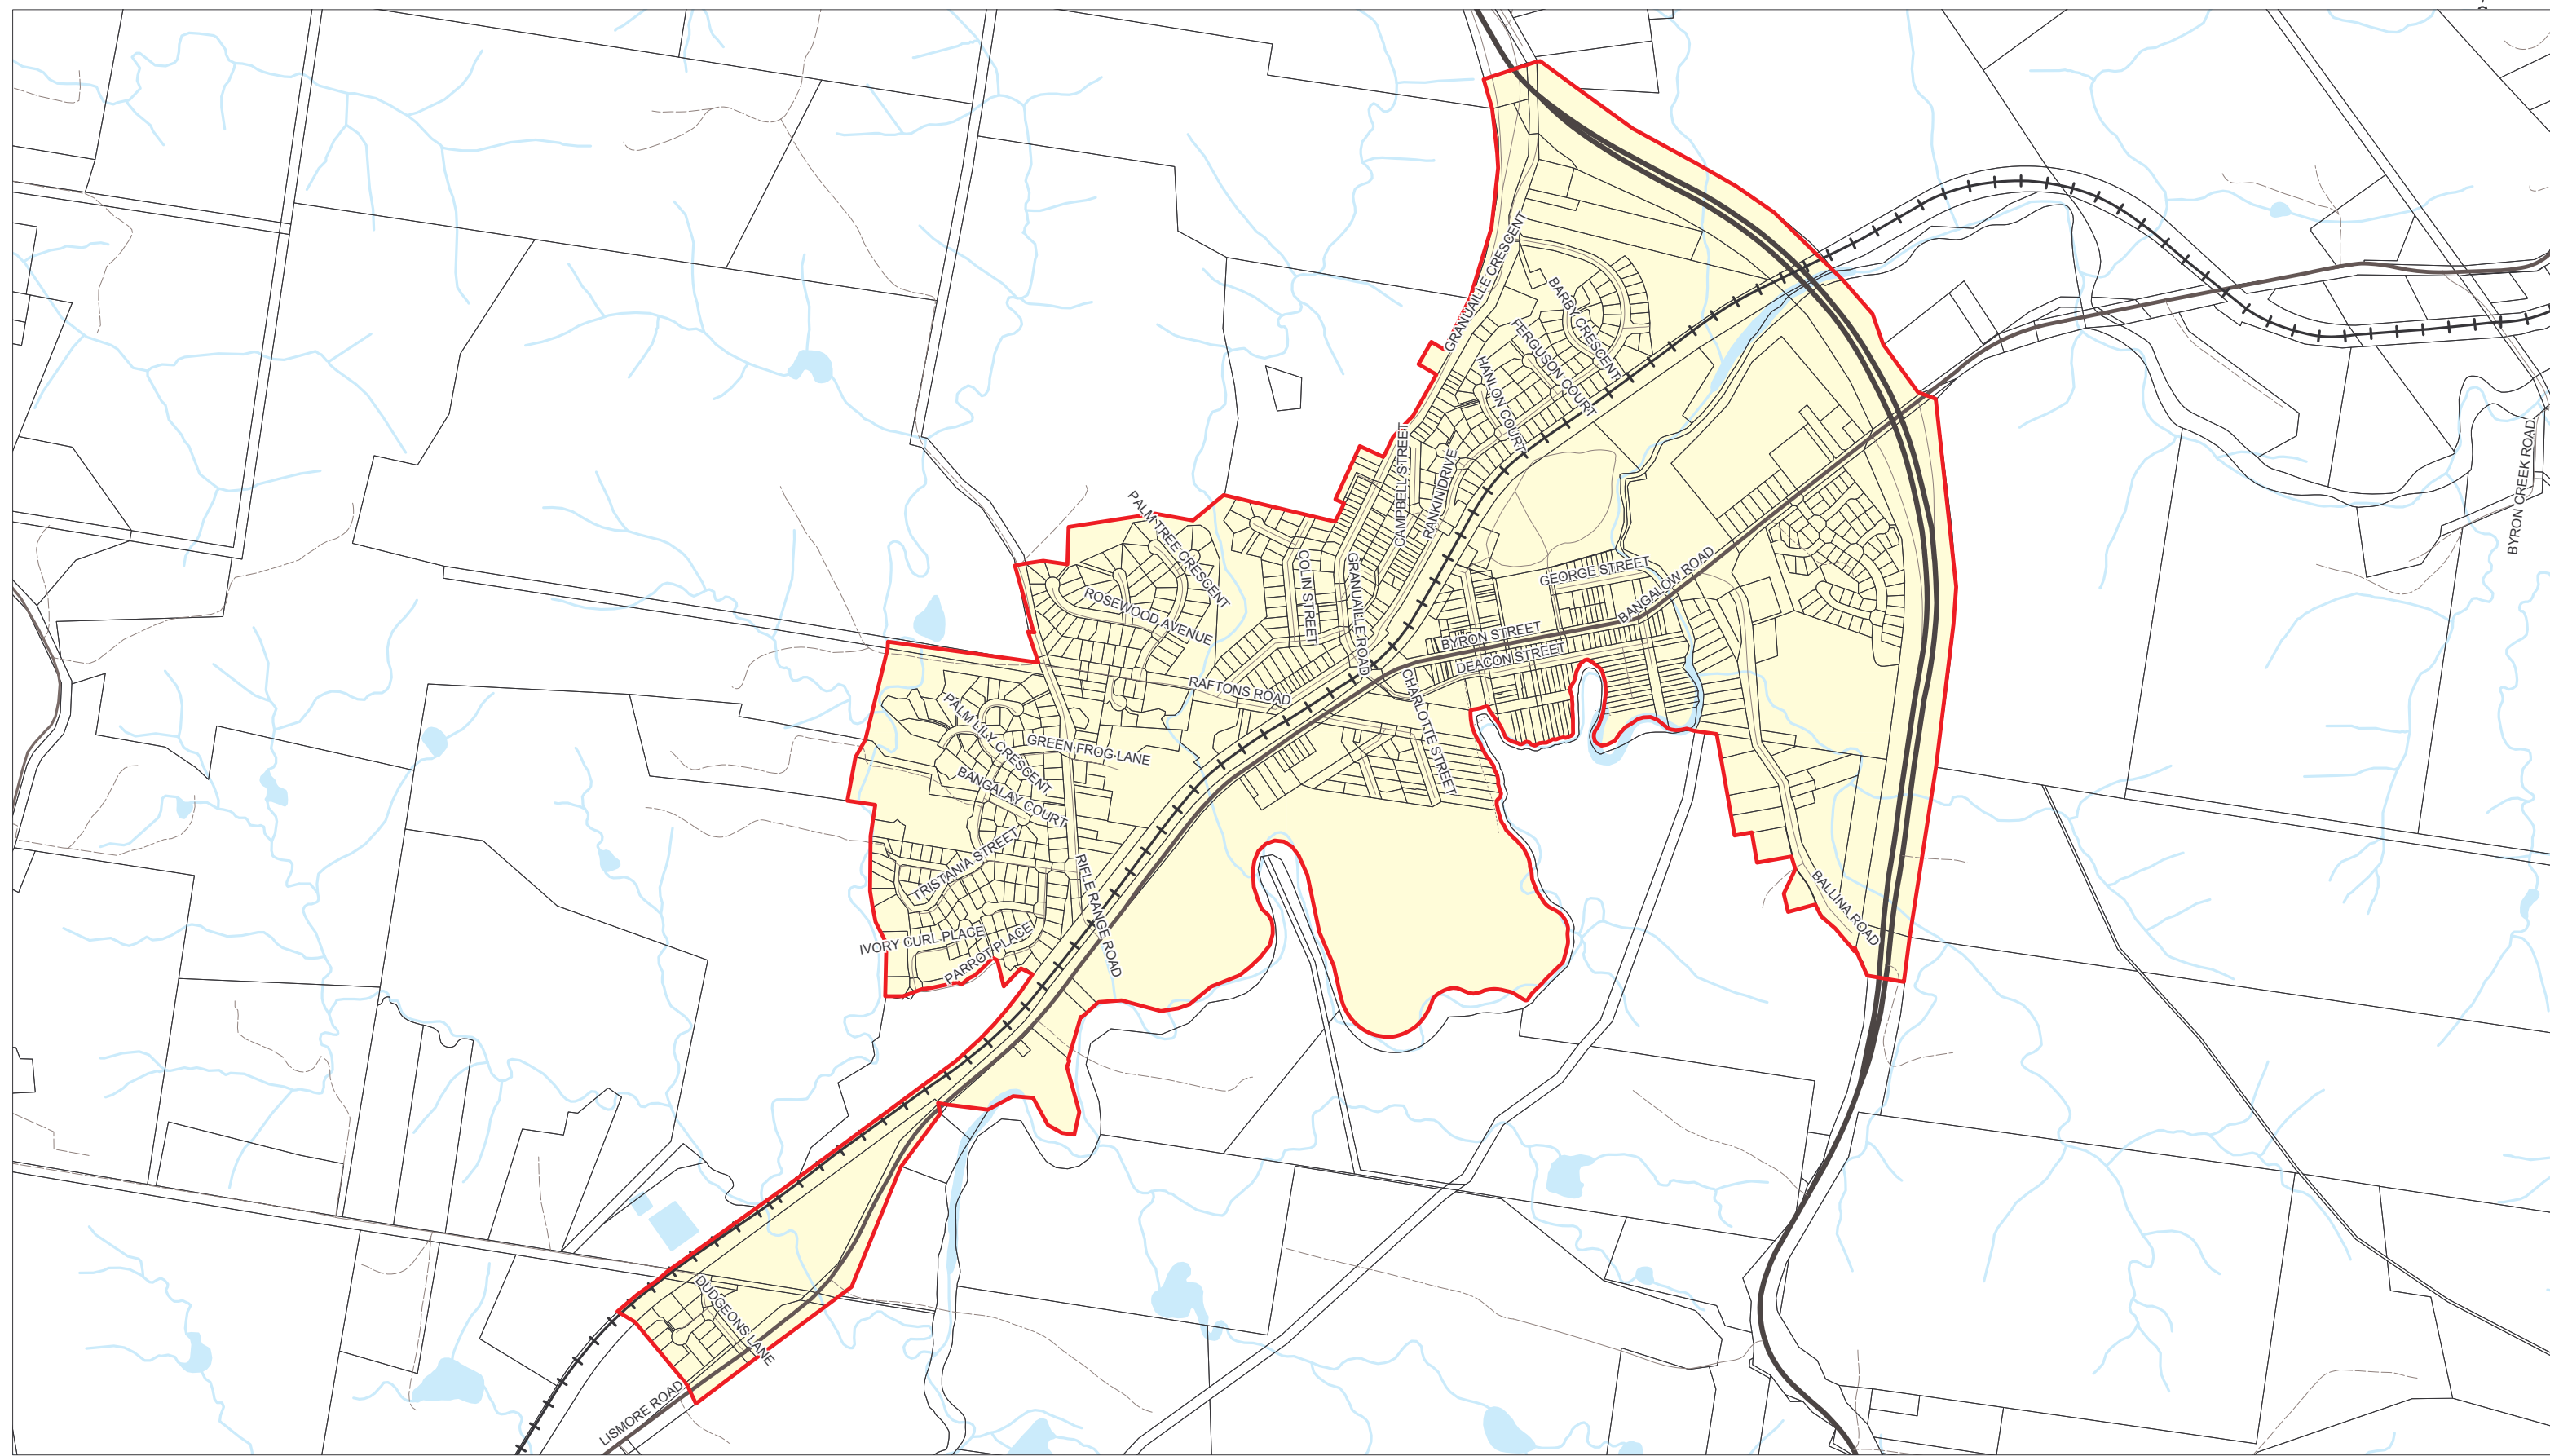

NEW SOUTH WALES FIRE BRIGADES BANGALOW FIRE DISTRICT

LEGEND
Fire District Boundary

DISCLAIMER
The information provided in this map has been provided in good faith. Whilst every effort has been made to ensure the accuracy and completeness of the information, the data providers take no responsibility for errors or omissions.

MAP NUMBER 213/05/1
This boundary was gazetted on 29/04/2005
and will replace the previous boundary gazetted in 1953

Prepared by the NSW Fire Brigades, Spatial Information Coordinator, April 2005

© Copyright 2005
Land and Property Information NSW
NSW Fire Brigades