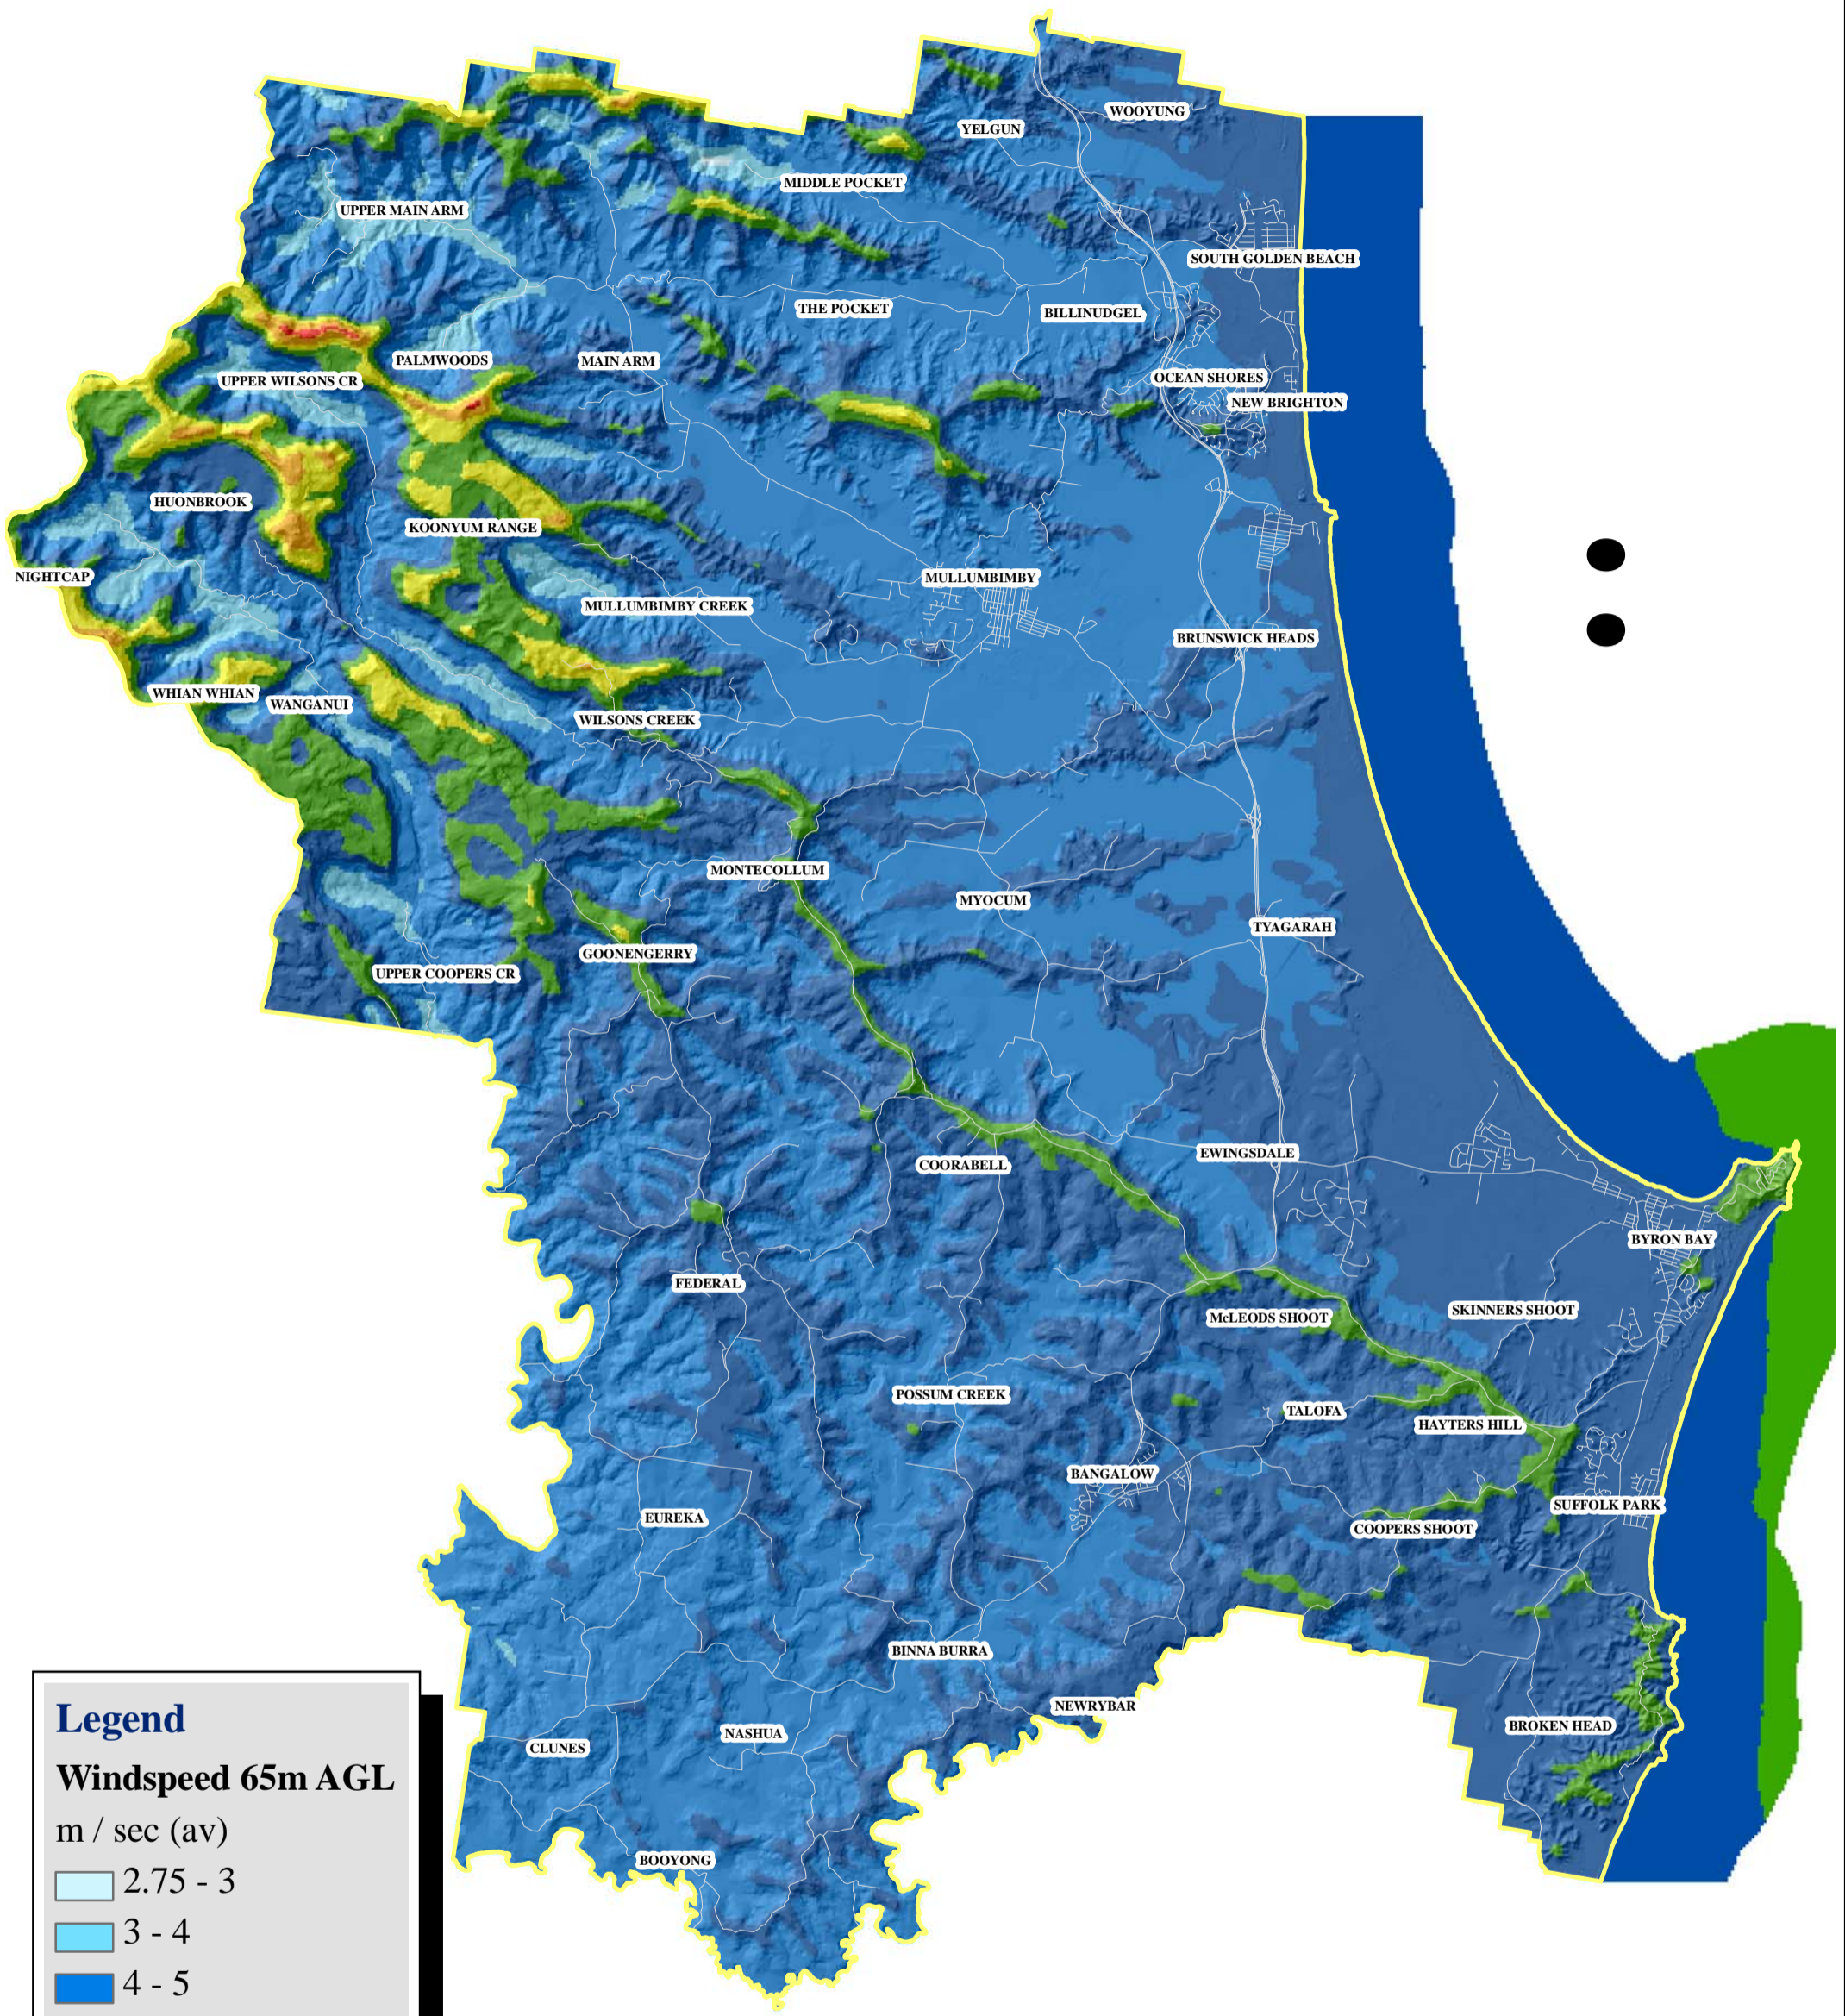

Byron Shire Average Windspeed (m/s) - 65m Above Ground Level

Legend

Windspeed 65m AGL
m / sec (av)

- 2.75 - 3
- 3 - 4
- 4 - 5
- 5 - 6
- 6 - 7
- 7 - 8
- 8 - 9
- 9 - 10
- Localities
- Roads
- Shire Boundary