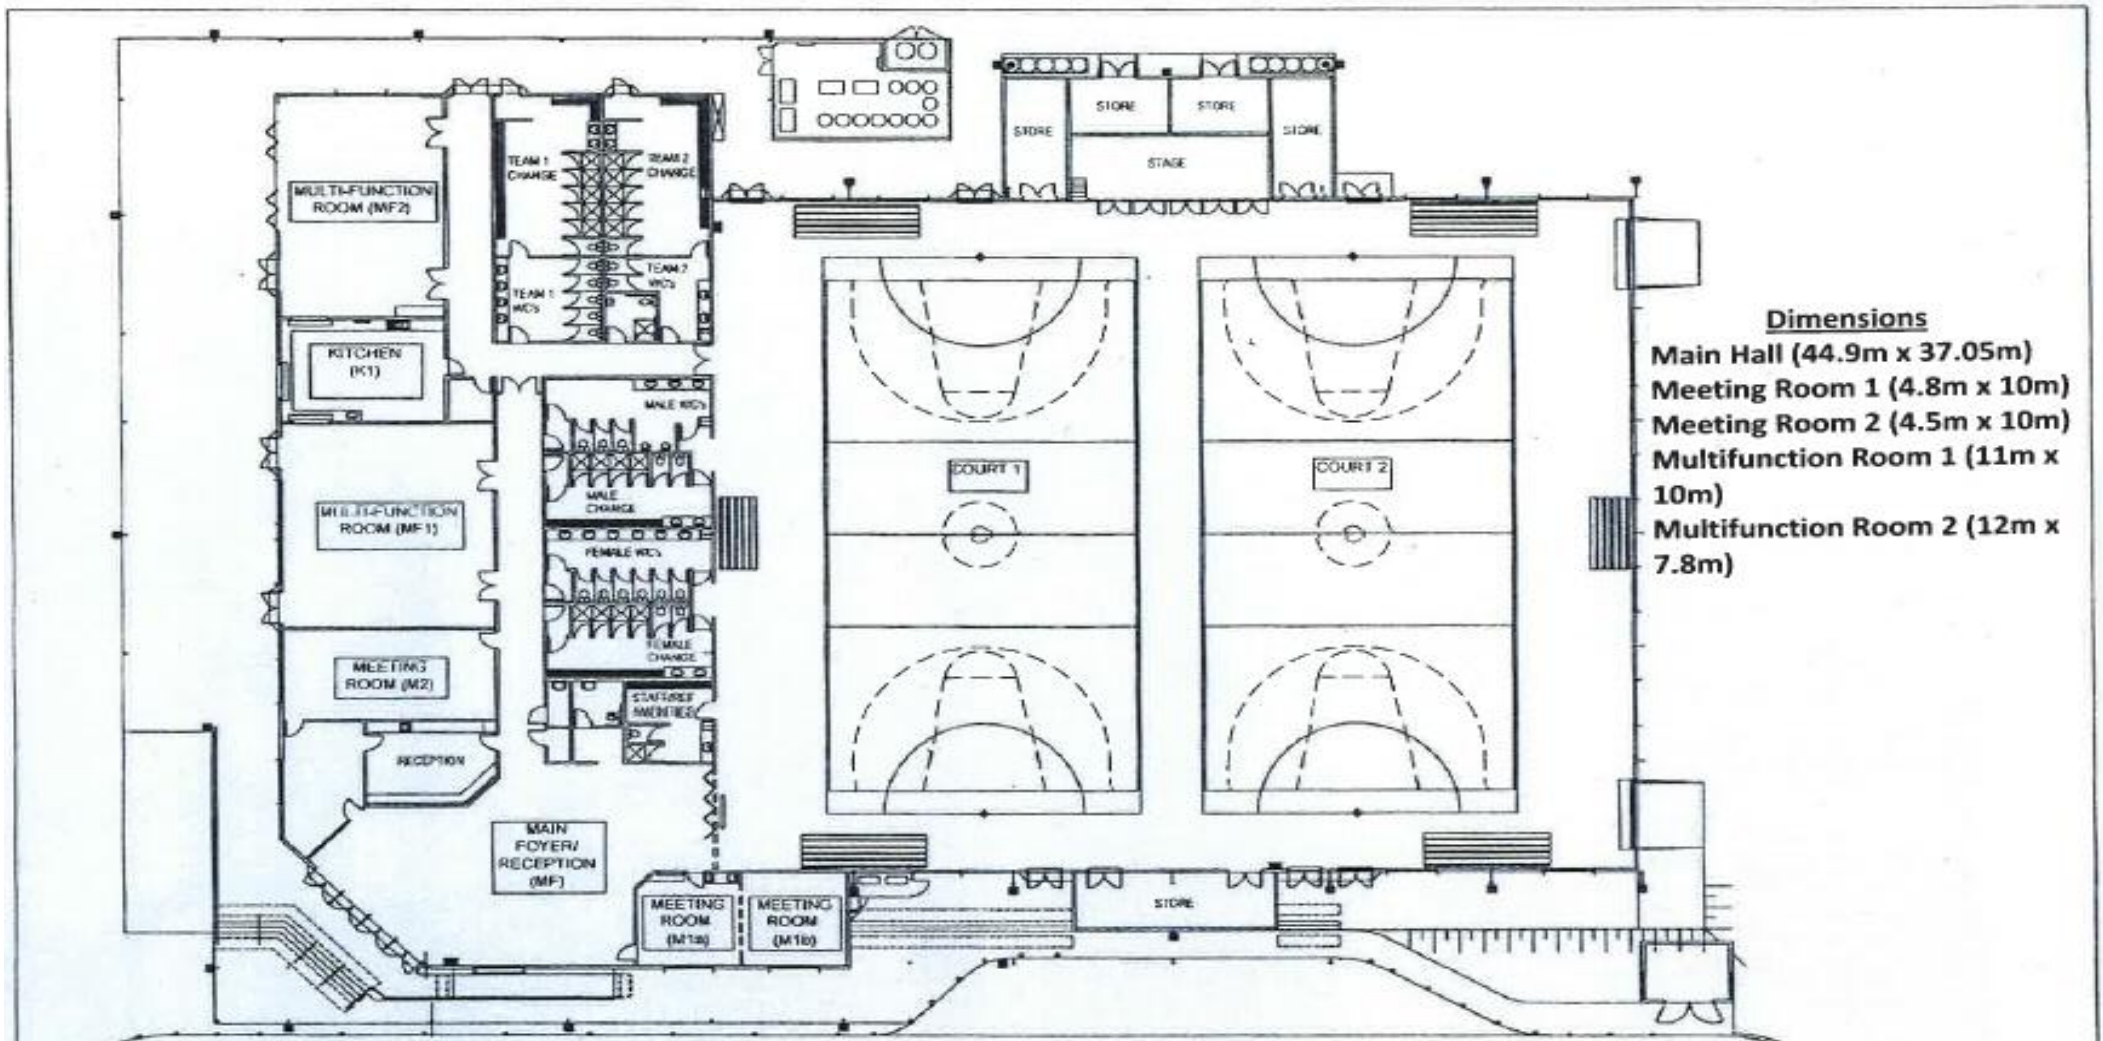

CAVANBAH CENTRE

Dimensions

- Main Hall (44.9m x 37.05m)
- Meeting Room 1 (4.8m x 10m)
- Meeting Room 2 (4.5m x 10m)
- Multifunction Room 1 (11m x 10m)
- Multifunction Room 2 (12m x 7.8m)

Cavanbah Centre
249 Ewingsdale Road, Byron Bay NSW 2481